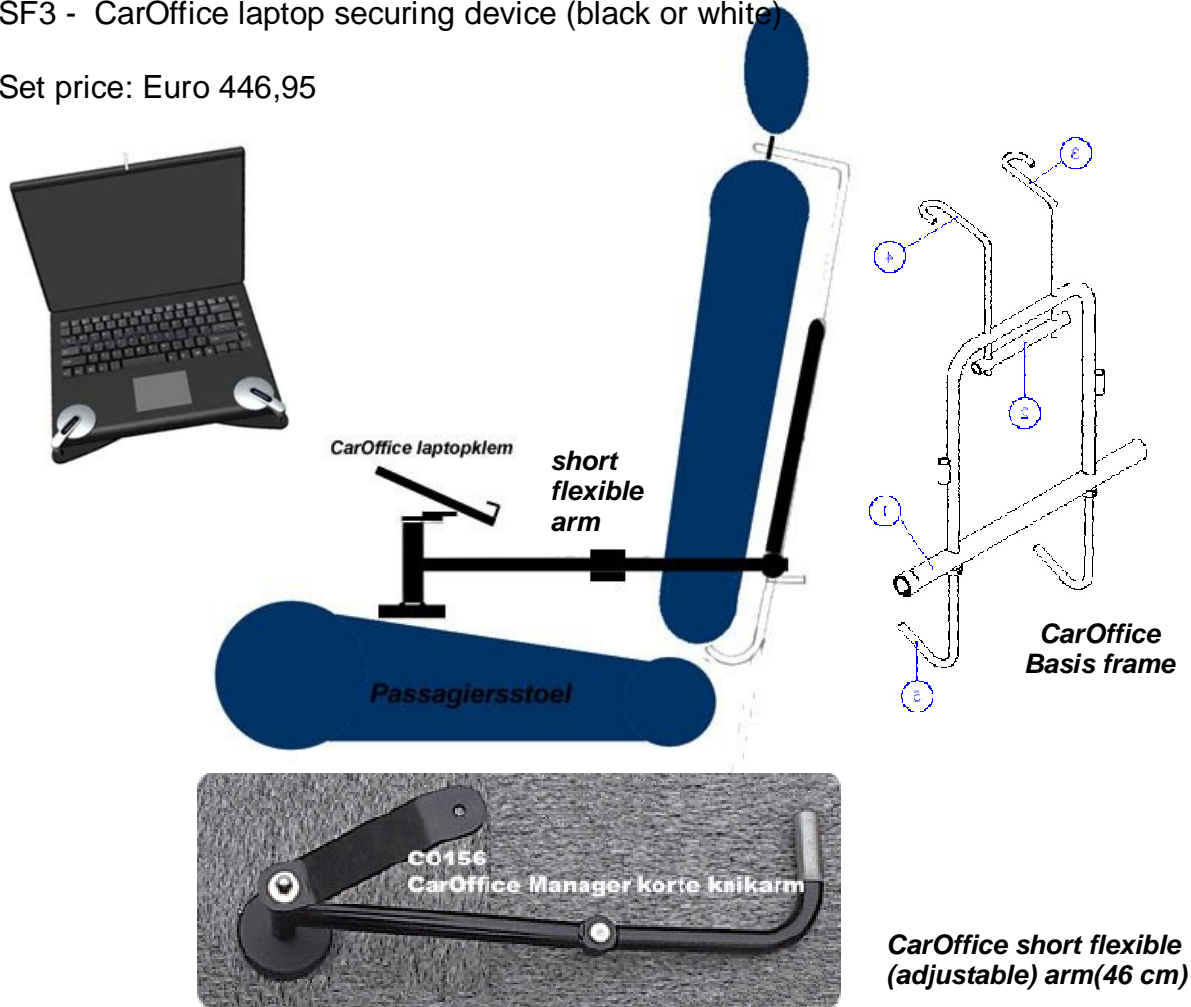

Please Fax this document to: +31 848 336719

**2. Product description**

**CarOffice Manager with short flexible arm**

Assembly: backside of passenger seat

**Delivery contains the following products:**

CO15 . CarOffice basis frame

CO156 . CarOffice short flexible (adjustable) arm (46 cm)

SF3 - CarOffice laptop securing device (black or white)

Set price: Euro 446,95

**Yes**, send me a quote for:

x CarOffice Manager with standard fixed arm.