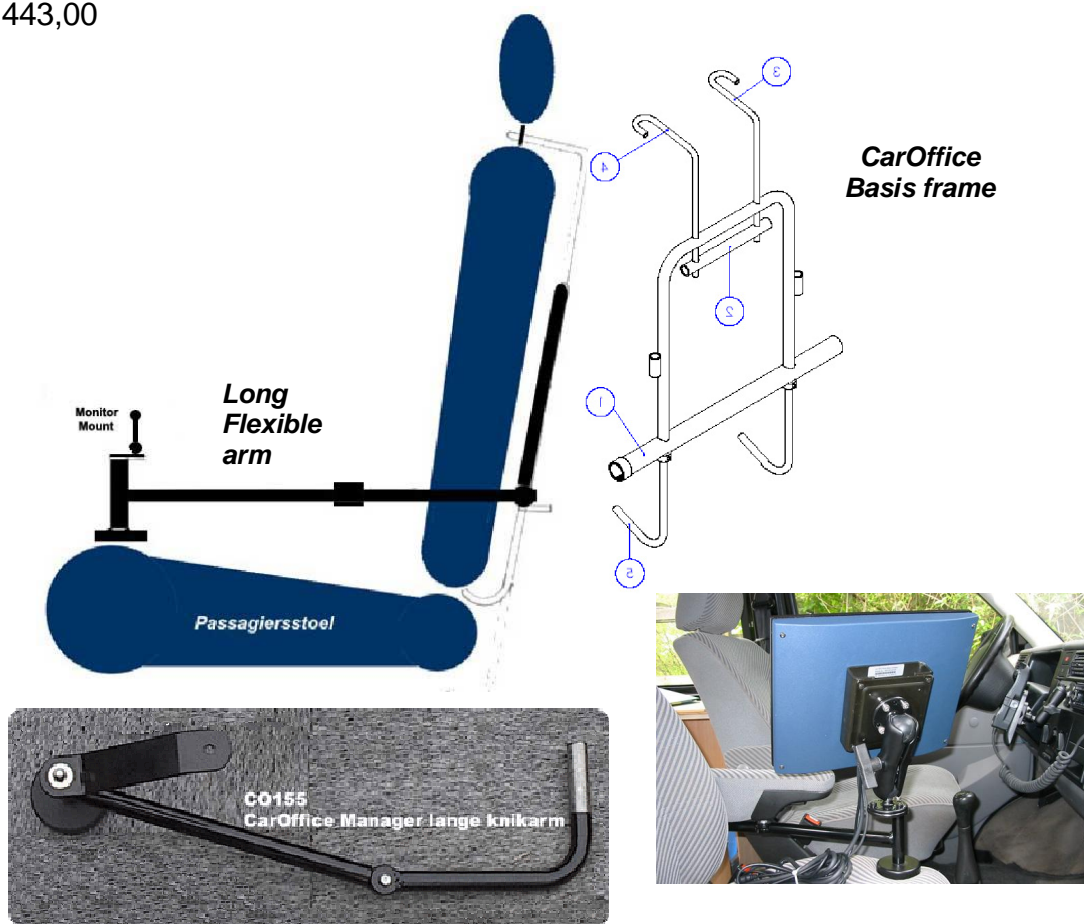

#### CarOffice Manager monitor mount (Max 10 kg)

Assembly Basis frame: backside of passenger seat.

Workplace behind the steering wheel.

#### Delivery contains the following products:

CO15 . CarOffice basis frame

CO155M . CarOffice long flexible (adjustable) arm (58cm)+monitor mount.

Set price Euro 443,00

**Yes**, send me a quote for:

0 0 x CarOffice Manager monitor mount