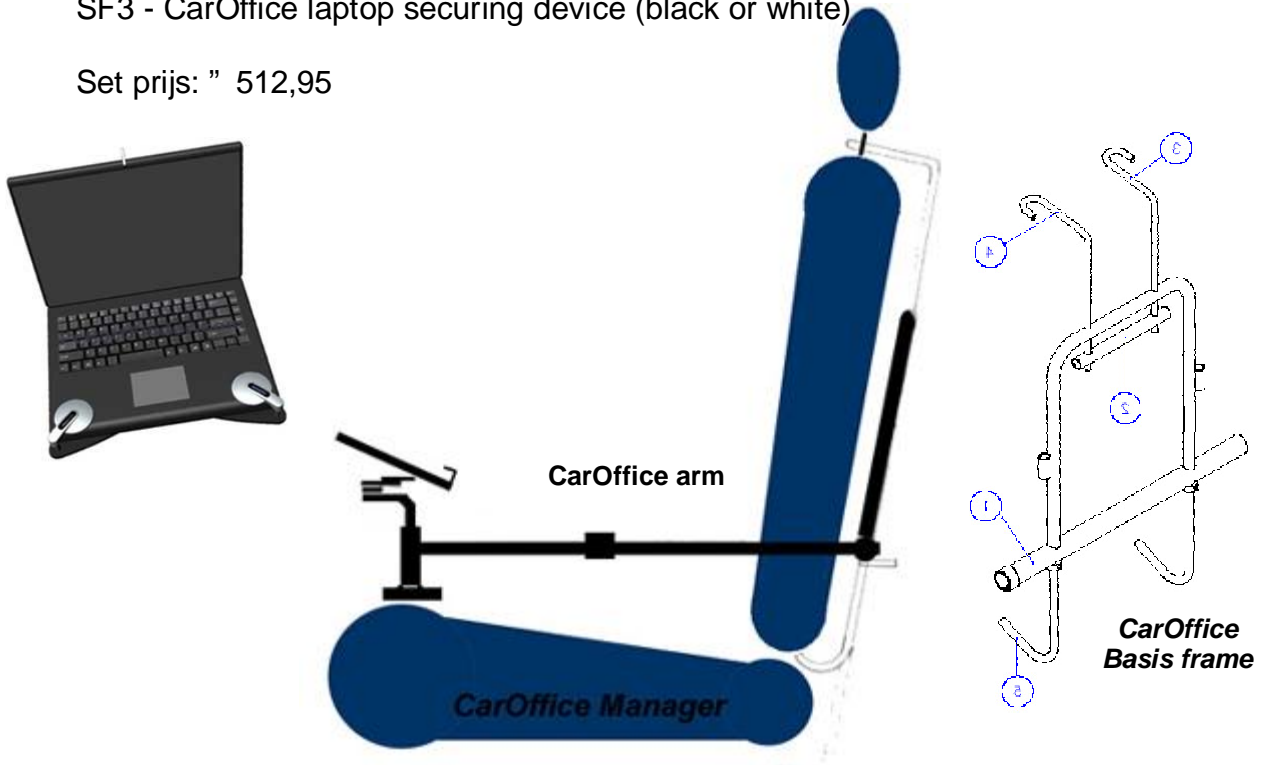

### CarOffice Manager with inheight adjustable flexible arm

Assembly Basis frame: backside of passenger seat.

Workplace behind the steering wheel.

### Delivery contains the following products:

CO15 . CarOffice basis frame

CO154 . CarOffice long flexible in height adjustable arm (58 cm)

SF3 - CarOffice laptop securing device (black or white)

Set prijs: " 512,95