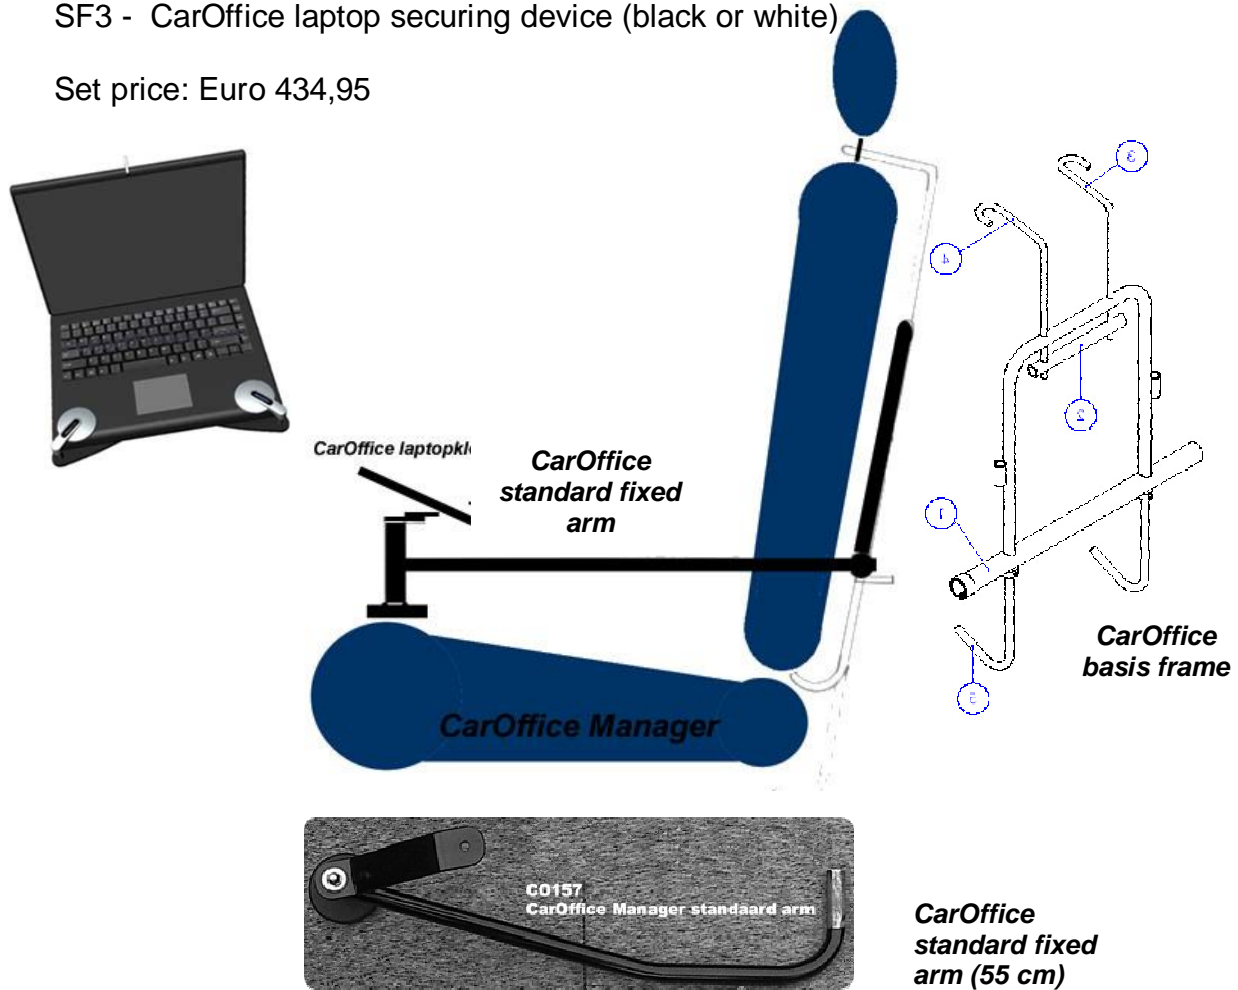

#### CarOffice Manager frame with standard fixed arm

Assembly: backside of passenger seat

#### Delivery contains the following products:

CO15 . CarOffice basis frame

CO157 . CarOffice standard fixed arm (55 cm)

SF3 - CarOffice laptop securing device (black or white)

Set price: Euro 434,95

**Yes**, send me a quote for: